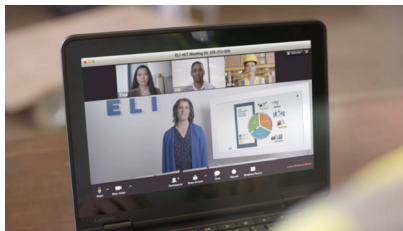

Virtual Instructor-Led Training

SOLUTIONS

ELI brings a live classroom training experience to everyone, anywhere.

ELI's award winning learning solutions that help change behaviors at work, can now be delivered in a virtual instructor-led (VILT) format. VILT leverages the best learning methods of live classroom training with web-based technology.

LEARN MORE AT [ELIINC.COM/VILT](https://eliinc.com/vilt)

Virtual Instructor-Led Training

Live | Interactive | Effective

ELI's VILT is a live, interactive experience that will unite and captivate remote audiences from wherever they are located. This delivery option is specifically designed to engage employees without compromising the learning experience.

VILT Features

- Live instruction from a professional trainer
- Real time Q&A
- Live face-to-face discussion
- Chat
- Polling
- Breakout sessions

Whether at the office, home, or on the road - logging in is easy and designed to quickly engage participants. This is not your typical "check the box" training.