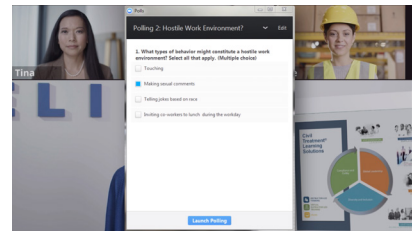

Virtual Instructor-Led Training

SOLUTIONS

ELI brings a live classroom training experience to everyone, anywhere.

ELI's award winning learning solutions that help change behaviors at work, can now be delivered in a virtual instructor-led (VILT) format. VILT leverages the best learning methods of live classroom training with web-based technology.