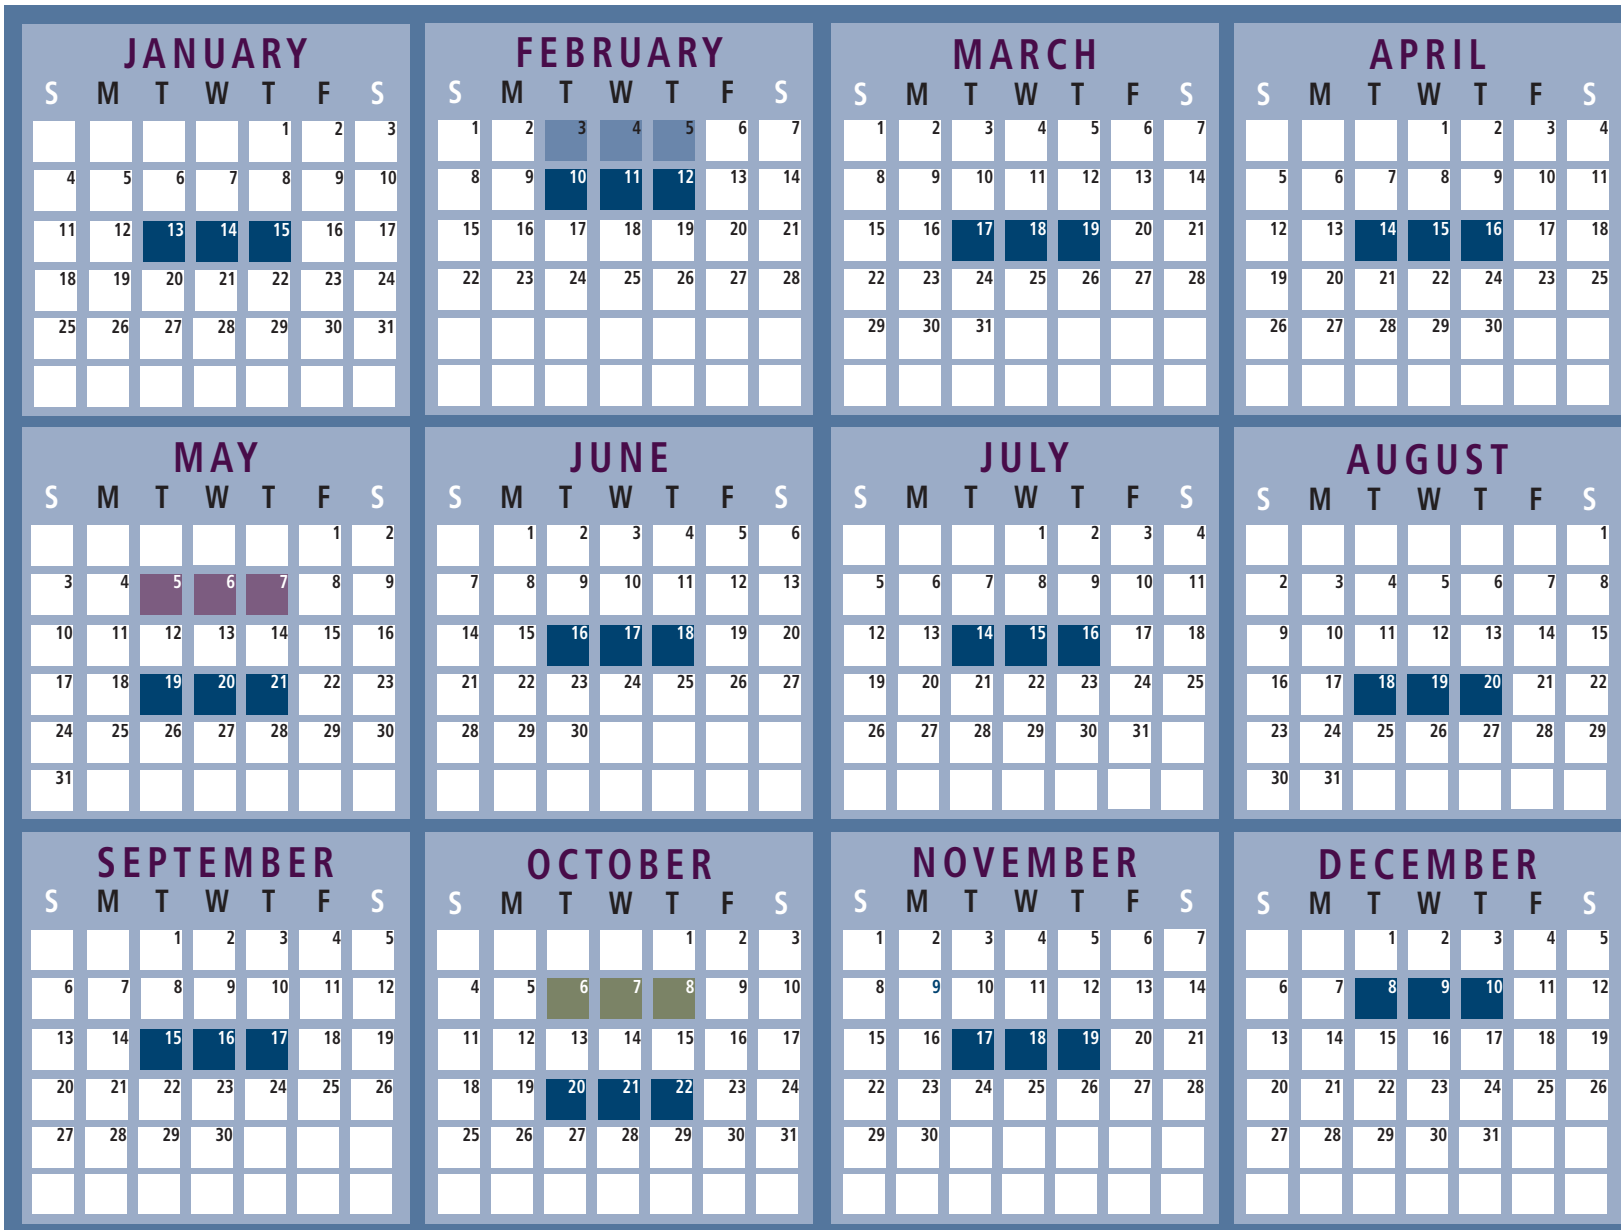

Mark Your Calendar...

CERTIFIED **2**
INSTRUCTOR **0**
PROGRAM **0**
CALENDAR **9**